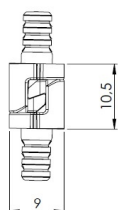

PRODUCT SHEET

Description:

Slide-on Connector "Maki", W/ø5x9mm Dowels, cc: 32mm, Grey PC, Universal

Item number:

11.04.565-0

Units	Box	Carton	HS Code	Barcode
Pcs.	100	5000	3926909790	
				5704866510516

SISO A/S