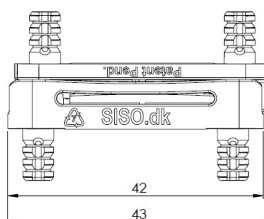

PRODUCT SHEET

Description:

Slide-on Connector "Maki", W/ø5x9mm Dowels, cc: 32mm, Grey PC, Universal

Item number:

11.04.565-0

Units	Box	Carton	HS Code	Barcode
Pcs.	100	5000	3926909790	
				5704866510516

SISO A/S