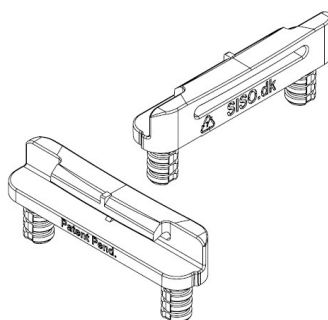

PRODUCT SHEET

Description:

Slide-on Connector "Maki", W/ø5x9mm Dowels, cc: 32mm, Grey PC, Universal

Item number:

11.04.565-0

Units	Box	Carton	HS Code	Barcode
Pcs.	100	5000	3926909790	
				5704866510516

SISO A/S