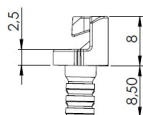

PRODUCT SHEET

Description:

Slide-on Connector "Maki", W/ø5x9mm Dowels, cc: 32mm, Grey PC, Universal

Item number:

11.04.565-0

Units	Box	Carton	HS Code	Barcode
Pcs.	100	5000	3926909790	
				5704866510516

SISO A/S