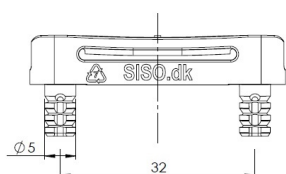

PRODUCT SHEET

Description:

Slide-on Connector "Maki", W/ø5x9mm Dowels, cc: 32mm, Grey PC, Universal

Item number:

11.04.565-0

Units	Box	Carton	HS Code	Barcode
Pcs.	100	5000	3926909790	
				5704866510516

SISO A/S